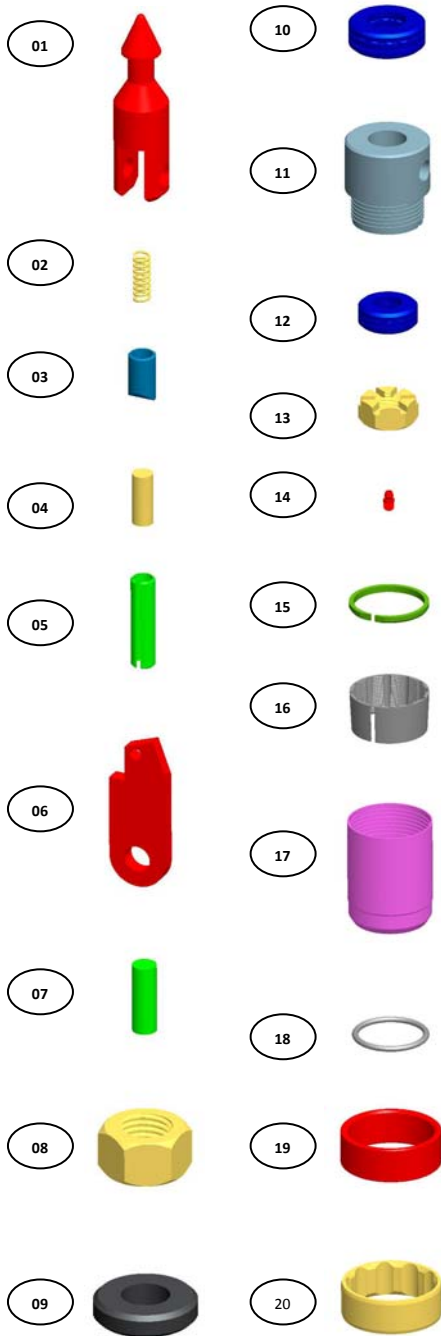

N3WL CORE BARREL SPARE PARTS KIT

	ITEM DESCRIPTION	PART NUMBERS
1-20	N3WL CORE BARREL SPARE PARTS KIT	16-00-340
1	SPEARHEAD POINT	16-03-001
2	COMPRESSION SPRING	16-03-002
3	DETENT PLUNGER	16-03-003
4	SOLID DOWELL 7/16" x 1"	16-03-005
5	SPRING DOWELL 1/2" x 2" - 2 NOS.	16-03-007
6	NWL LATCH - 2 NOS.	16-04-002
7	SOLID DOWELL 1/2" x 1 1/2"	16-03-010
8	ADJUSTING HEX NUT	16-03-017
9	SHUT OFF VALVE - 2 NOS.	16-03-019
10	THRUST BEARING	16-03-021
11	BEARING SPINDLE	16-03-023
12	THRUST BEARING	16-03-025
13	NYLOCK NUT , 3/4" UNC	16-03-027
14	GREASE FITTING	16-03-024
15	RING STOP	16-03-031
16	CORE LIFTER	16-03-032
17	CORE LIFTER CASE	16-03-033
18	O - RING	17-04-002
19	RING LANDING	16-02-003
20	STABILIZER RING	16-02-006